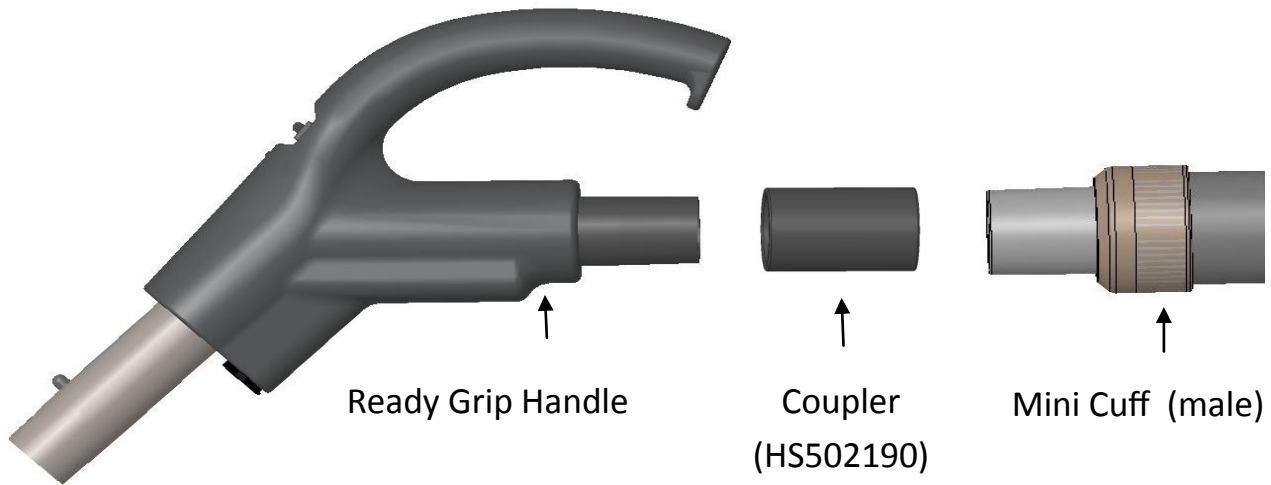

# HS5000 Handle to Hose Connection

The coupler can be glued onto the handle when using only the Mini Cuff.

The coupler can be glued onto the Mini Cuff when a home-owner also has hoses with original cuff.