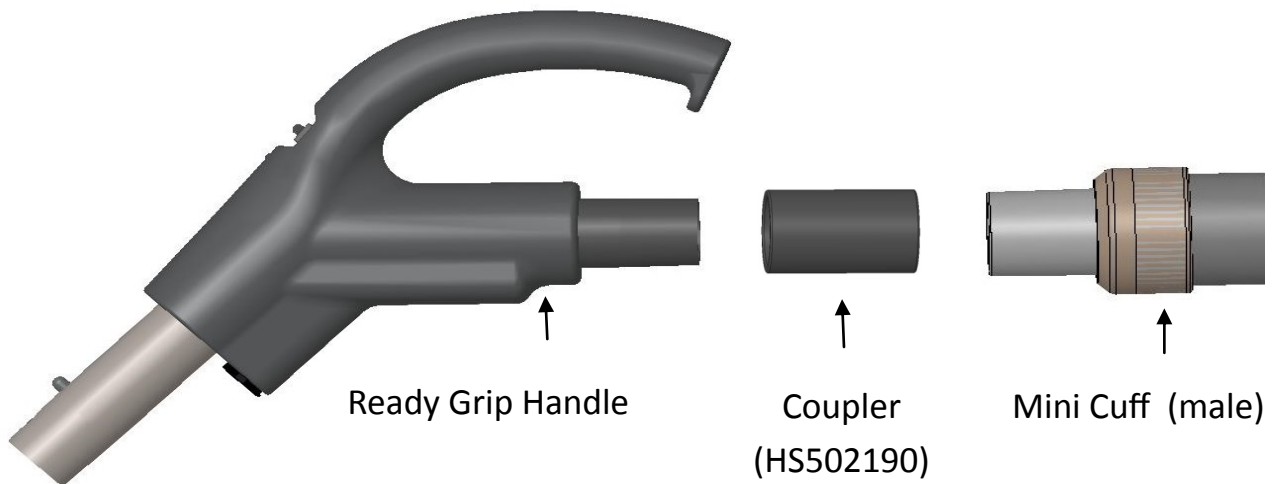

# HS5000 Handle to Hose Connection

The coupler can be glued onto the handle when using only the Mini Cuff.

The coupler can be glued onto the Mini Cuff when a home-owner also has hoses with original cuff.